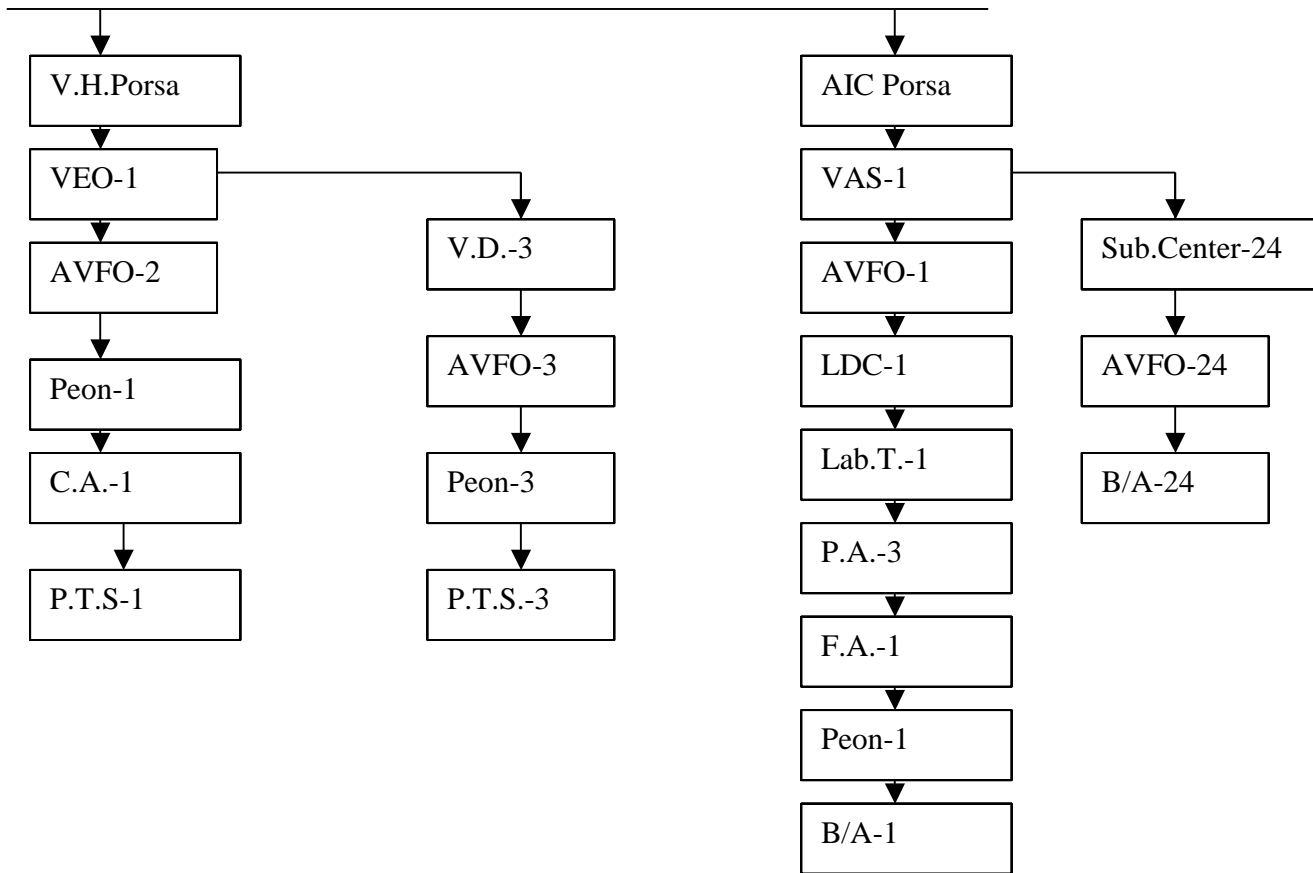

DDVS Morena
Block Jaura

Organisation Structure of DDVS Morena

DDVS Morena
Block Pahadgarh

DDVS Morena
Block Porsa

DDVS Morena
Block Sabalgarh

v/; k; & 3 1/2; wy & 2 1/2

vf/kdkfj; ka vkj depkfj; ka dh "kfDr; ka , oa drD;]