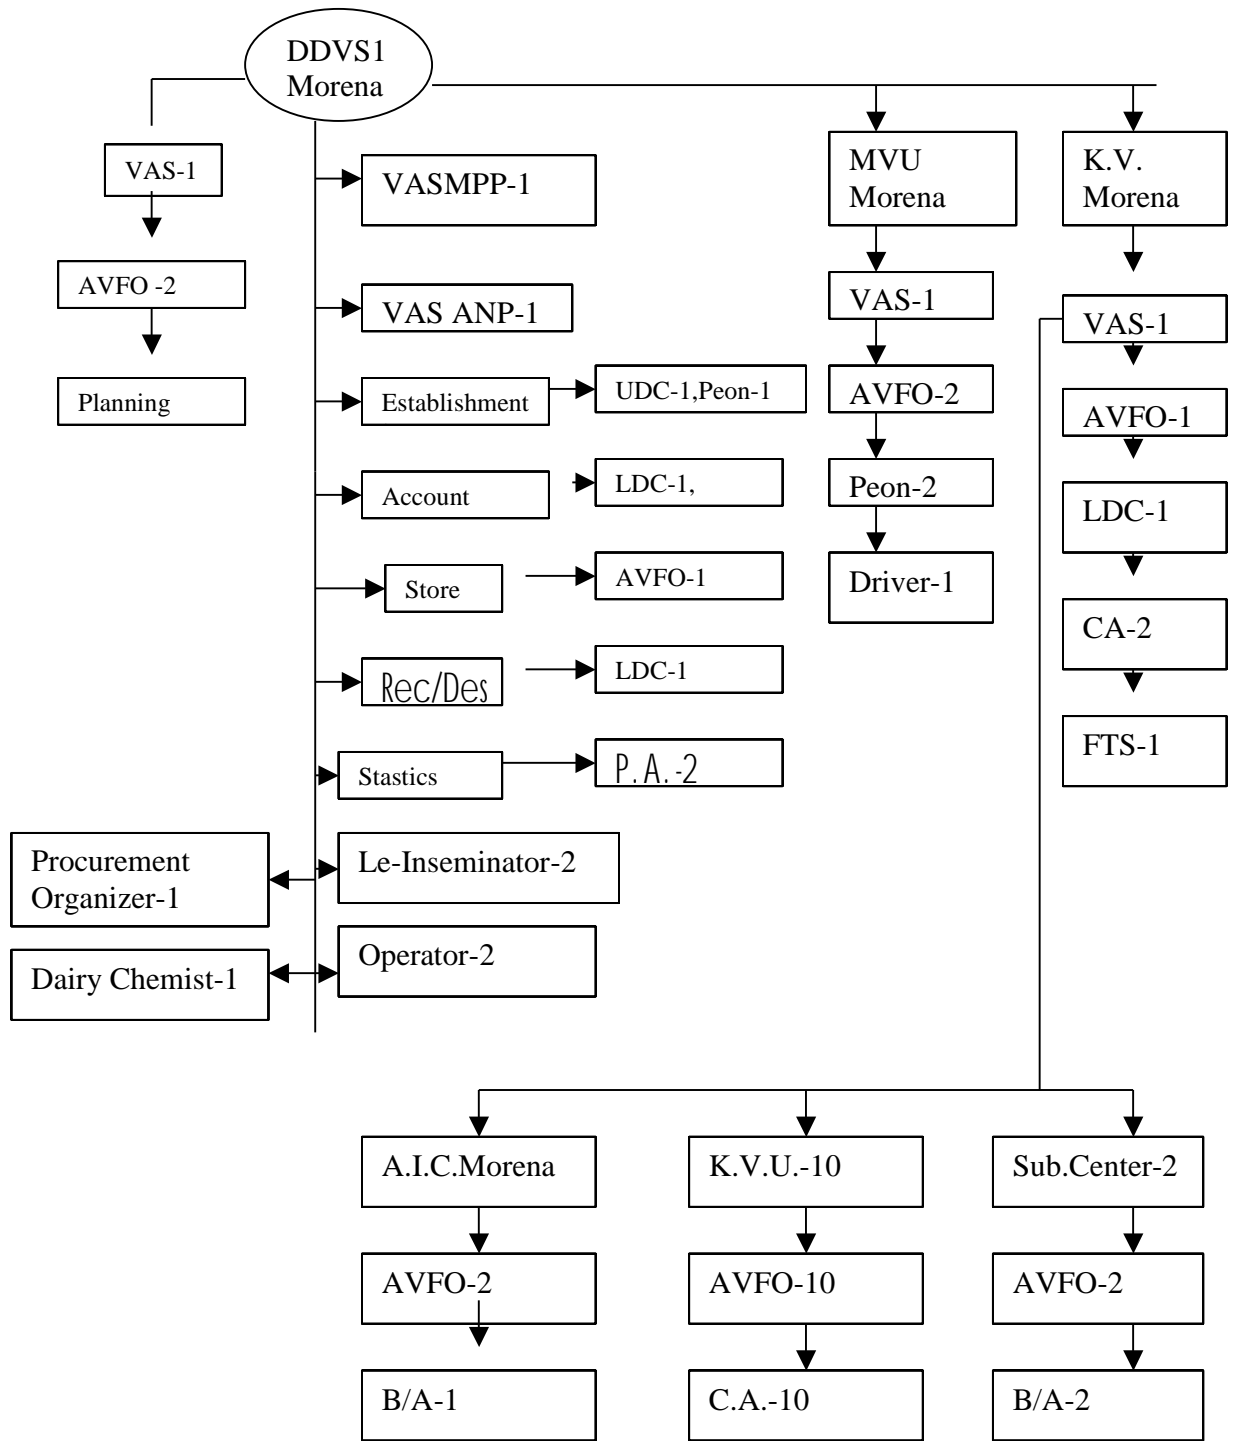

Organisation Structure of DDVS Morena