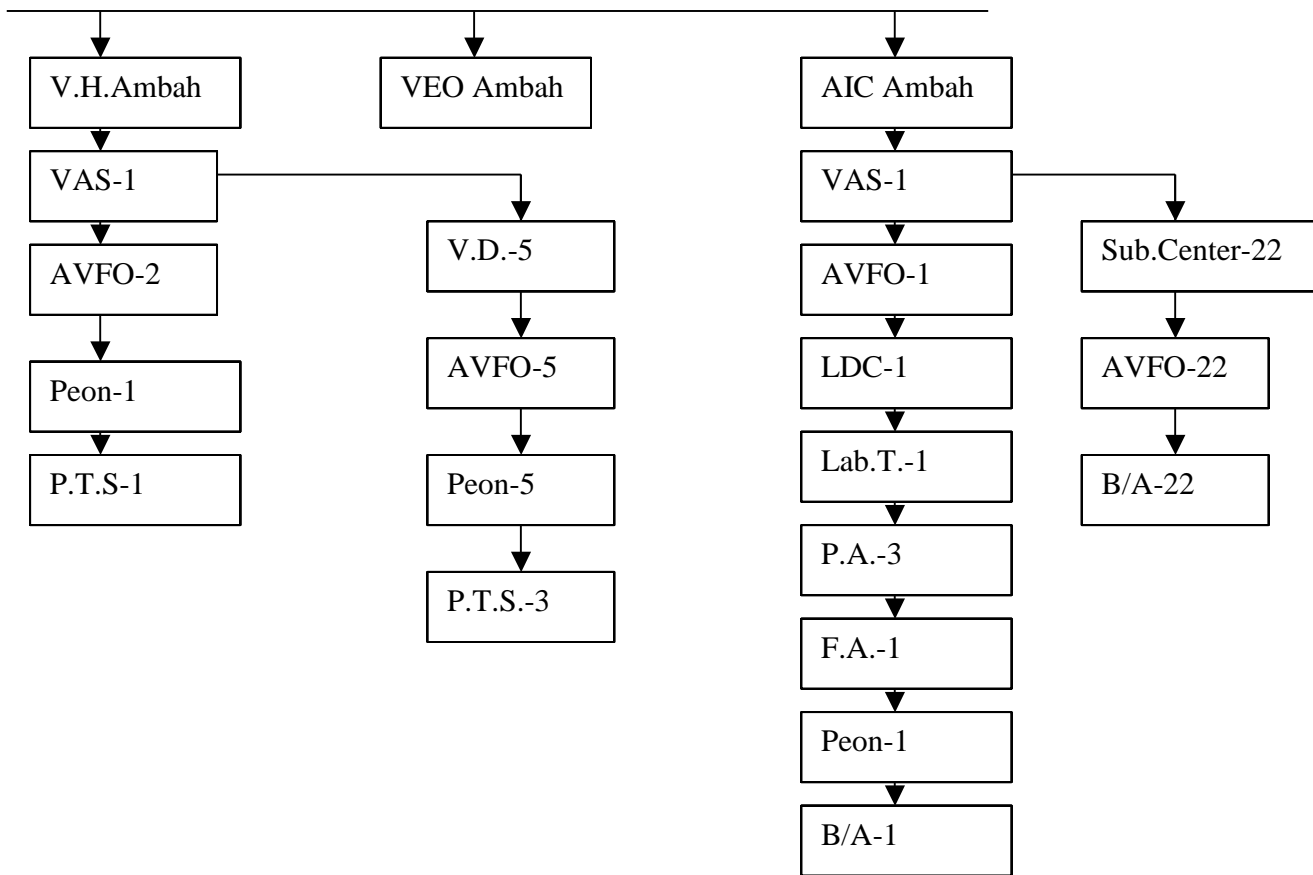

l ka dky ea [kyus dk l e; 5 cts

vkj cn gkus dk l e; l ka 6 cts

"kjin __rqa [kyus dk l e; ikr% 8 cts
cn gkus dk l e; nki gj 12 cts

l ka dky ea [kyus dk l e; 4 cts

vkj cn gkus dk l e; 5 cts

DDVS Morena
Block Ambah