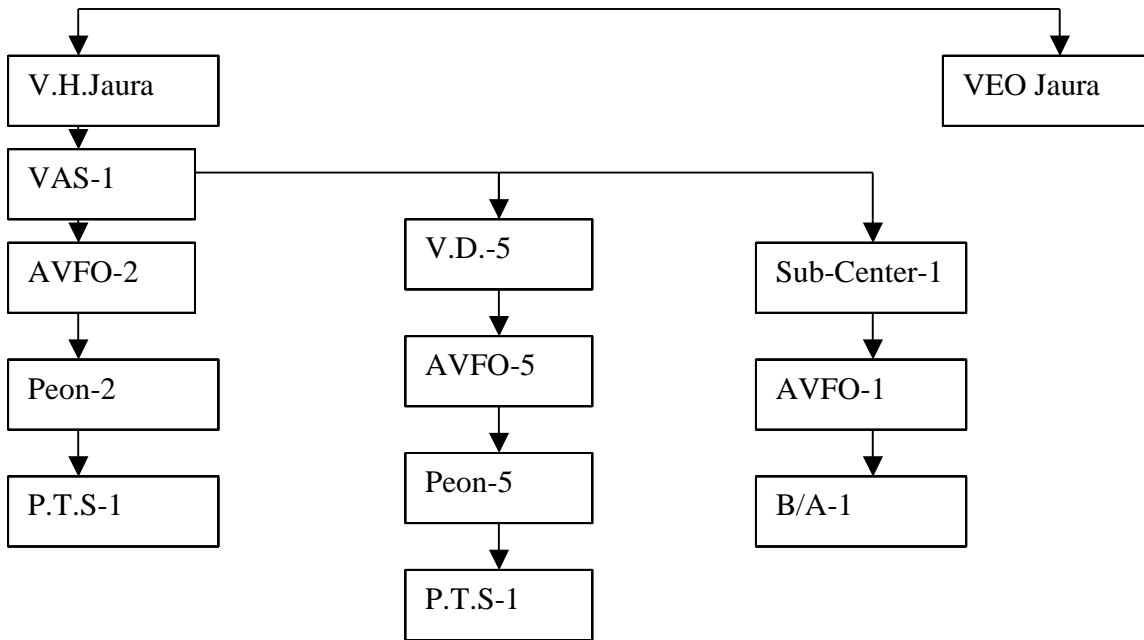

DDVS Morena
Block Jaura