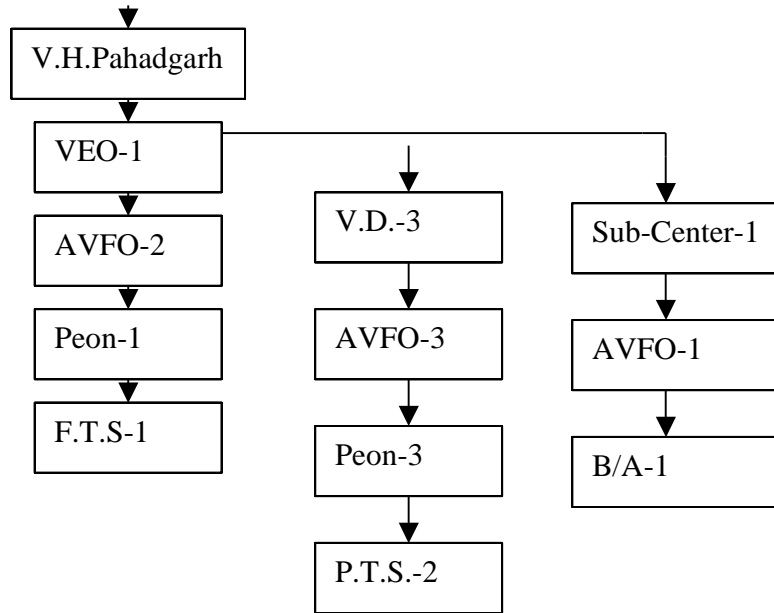

DDVS Morena
Block Pahadgarh