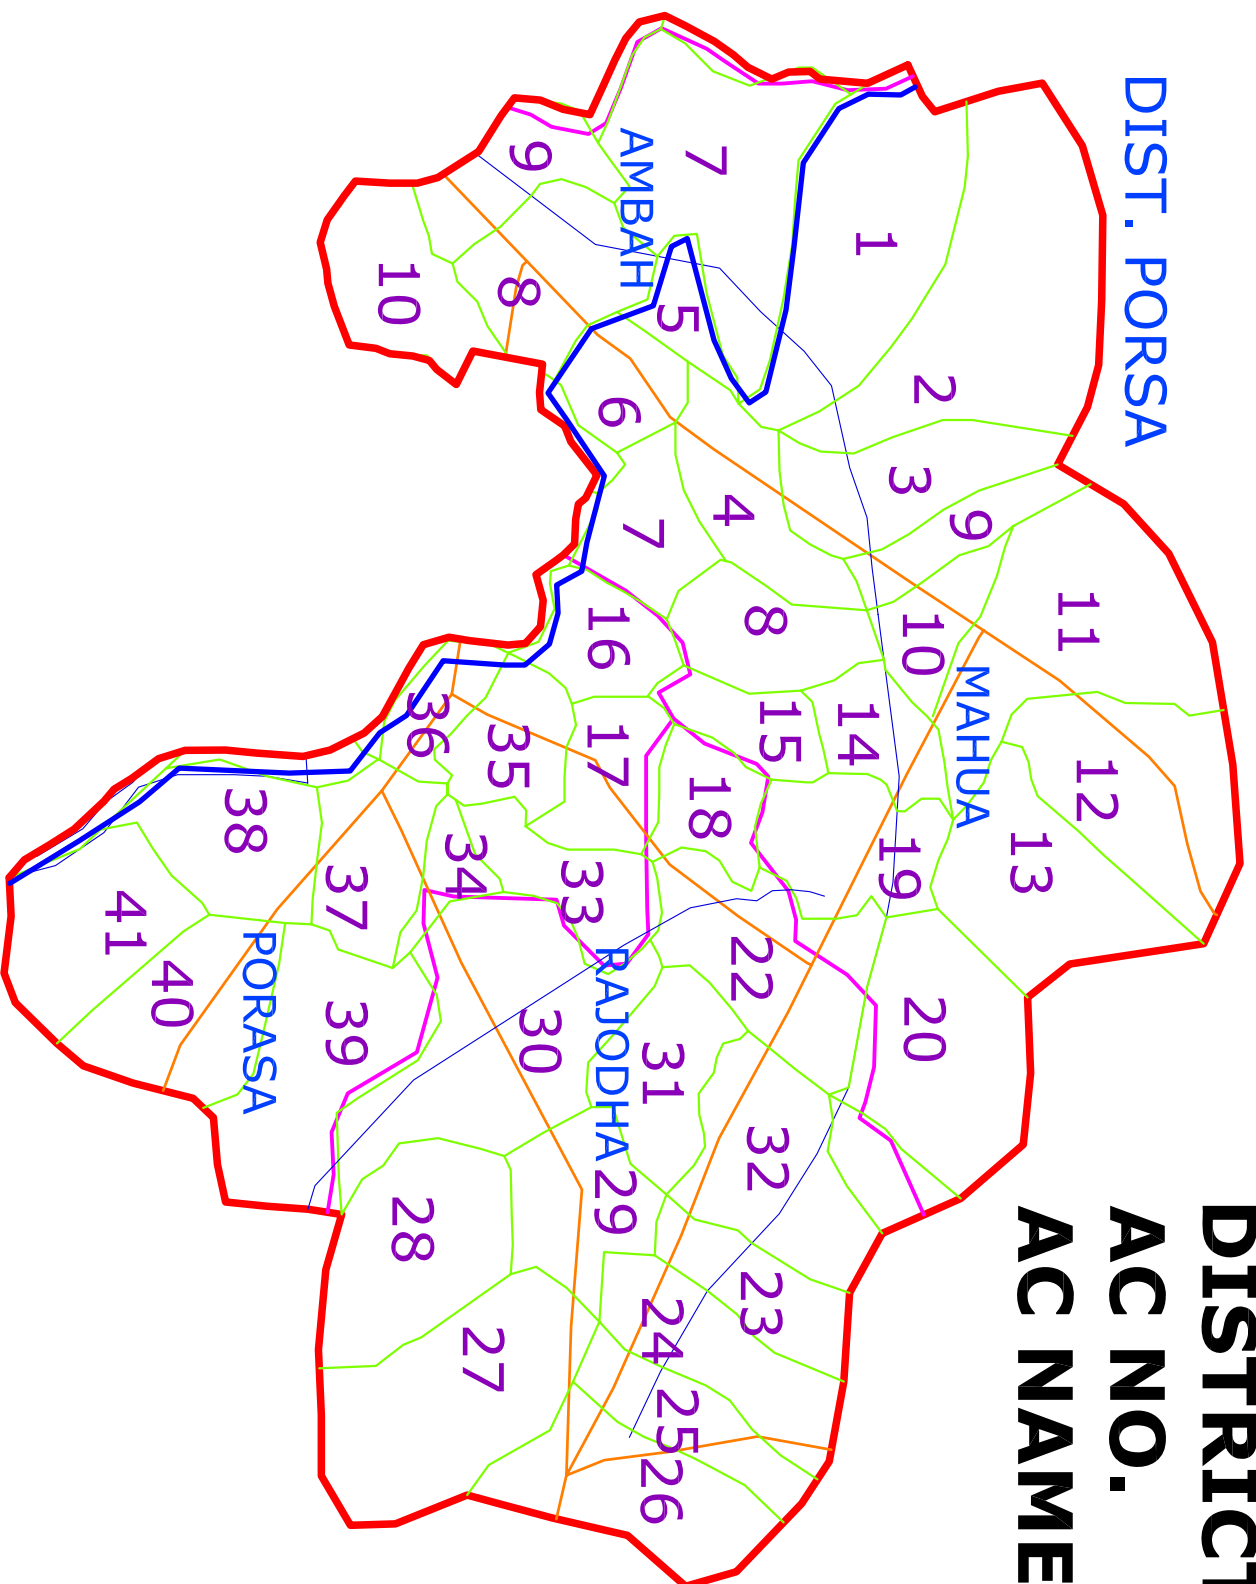

DIST. PORSA

DISTRICT : MORENA

AC NO. : 08

AC NAME : AMBAH

2008

	P.C. BOUNDARY
	TEHSIL BOUNDARY
	AC. BOUNDARY
	RAILWAY BOUNDARY
	REV. NIRIKSHAK MANDAL
	ROAD
	RIVER/ NALLA